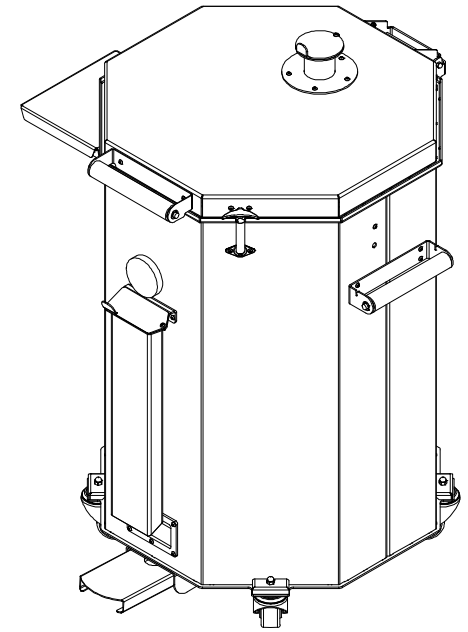

Ø22.000
COOKING GRATE

NOTE:
TARE WEIGHT 65 LBS
GROSS WEIGHT 105 LBS

SECTION A-A
SCALE 1 / 14